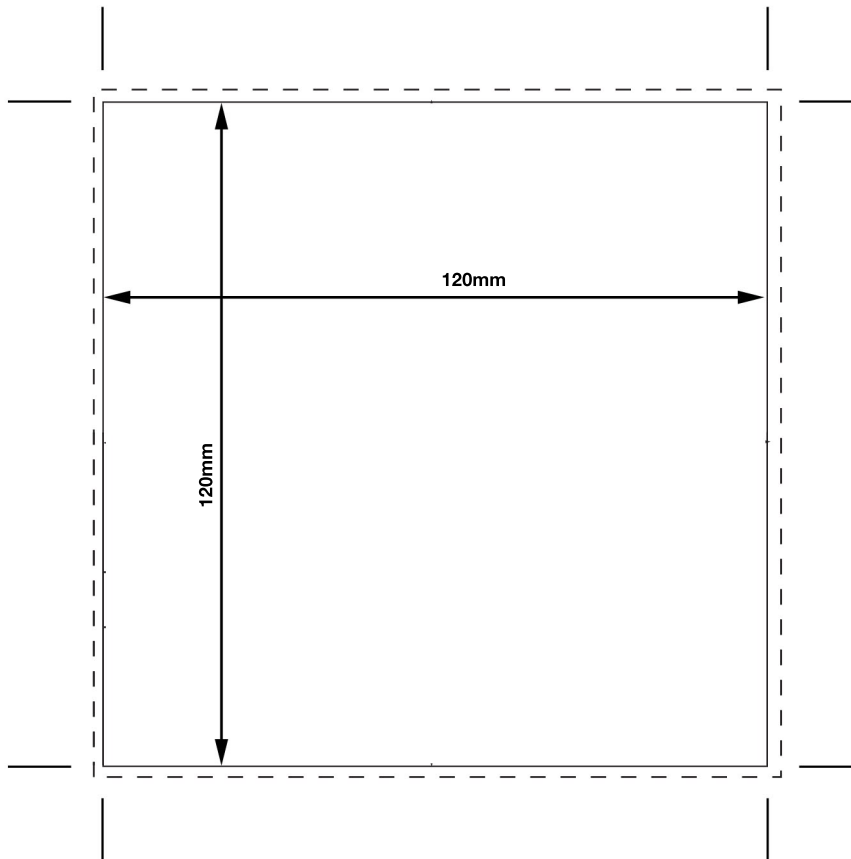

## CD Case - Slimline

- Please supply a TIFF or PDF file for printing.  
EPS files are also acceptable as long as any text is converted to curves/paths.
- Please provide artwork at a minimum resolution of 300 dpi in a CMYK format.
- Include a 5mm bleed to facilitate the trimming process..
- When possible, please provide a colour proof copy of your design and list any PMS colours that need matching.

KEY	
- - - -	= 5mm Bleed
— —	= Fold Lines
┌ ┐	= Trim Marks
└ ┘	